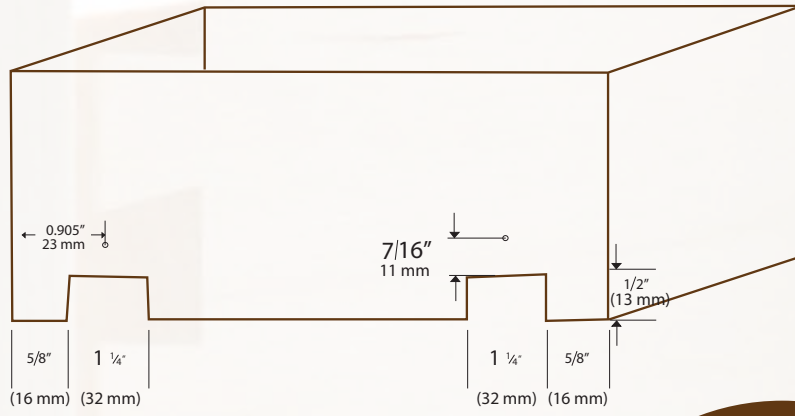

# Dovetail Drawers

Dovetailed Drawers are an Indication of  
**Quality!** in a Kitchen

**Atlantic Doors Inc**

For Angle Cabinet

For Corner Cabinet

Cutlery Organizer

For Plumbing Cutout

### CONSTRUCTION

5/8" Thickness solid sides with 1/2" Birch plywood drawer bottoms to ensure rigidity. The top edge of the drawer has a chamfer which gives a pleasant V shape at the joints.

### DRAWER SIZES

Standard Height: 3 1/4", 4 1/4", 5, 6, 7, 8, 9, 10, 11, 12, 13, 14, 15, 16, 19, 20

Width: Outside measure of the drawer box (as guidelines deduct 3/8" from the opening in the cabinet for under mount slides)